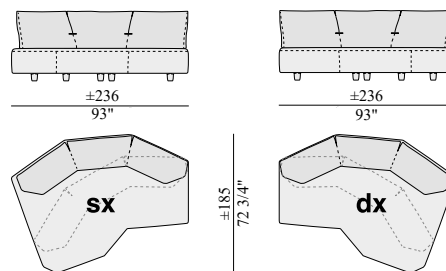

Technical description:

Steel frame with painted wooden legs.
Padding in polyurethane and Gellyfoam®.
Upholstery is technically removable.

ANWAsx
ANWAdx

ANWBsx
ANWBdx

ANWCsx
ANWCdx

ANWD